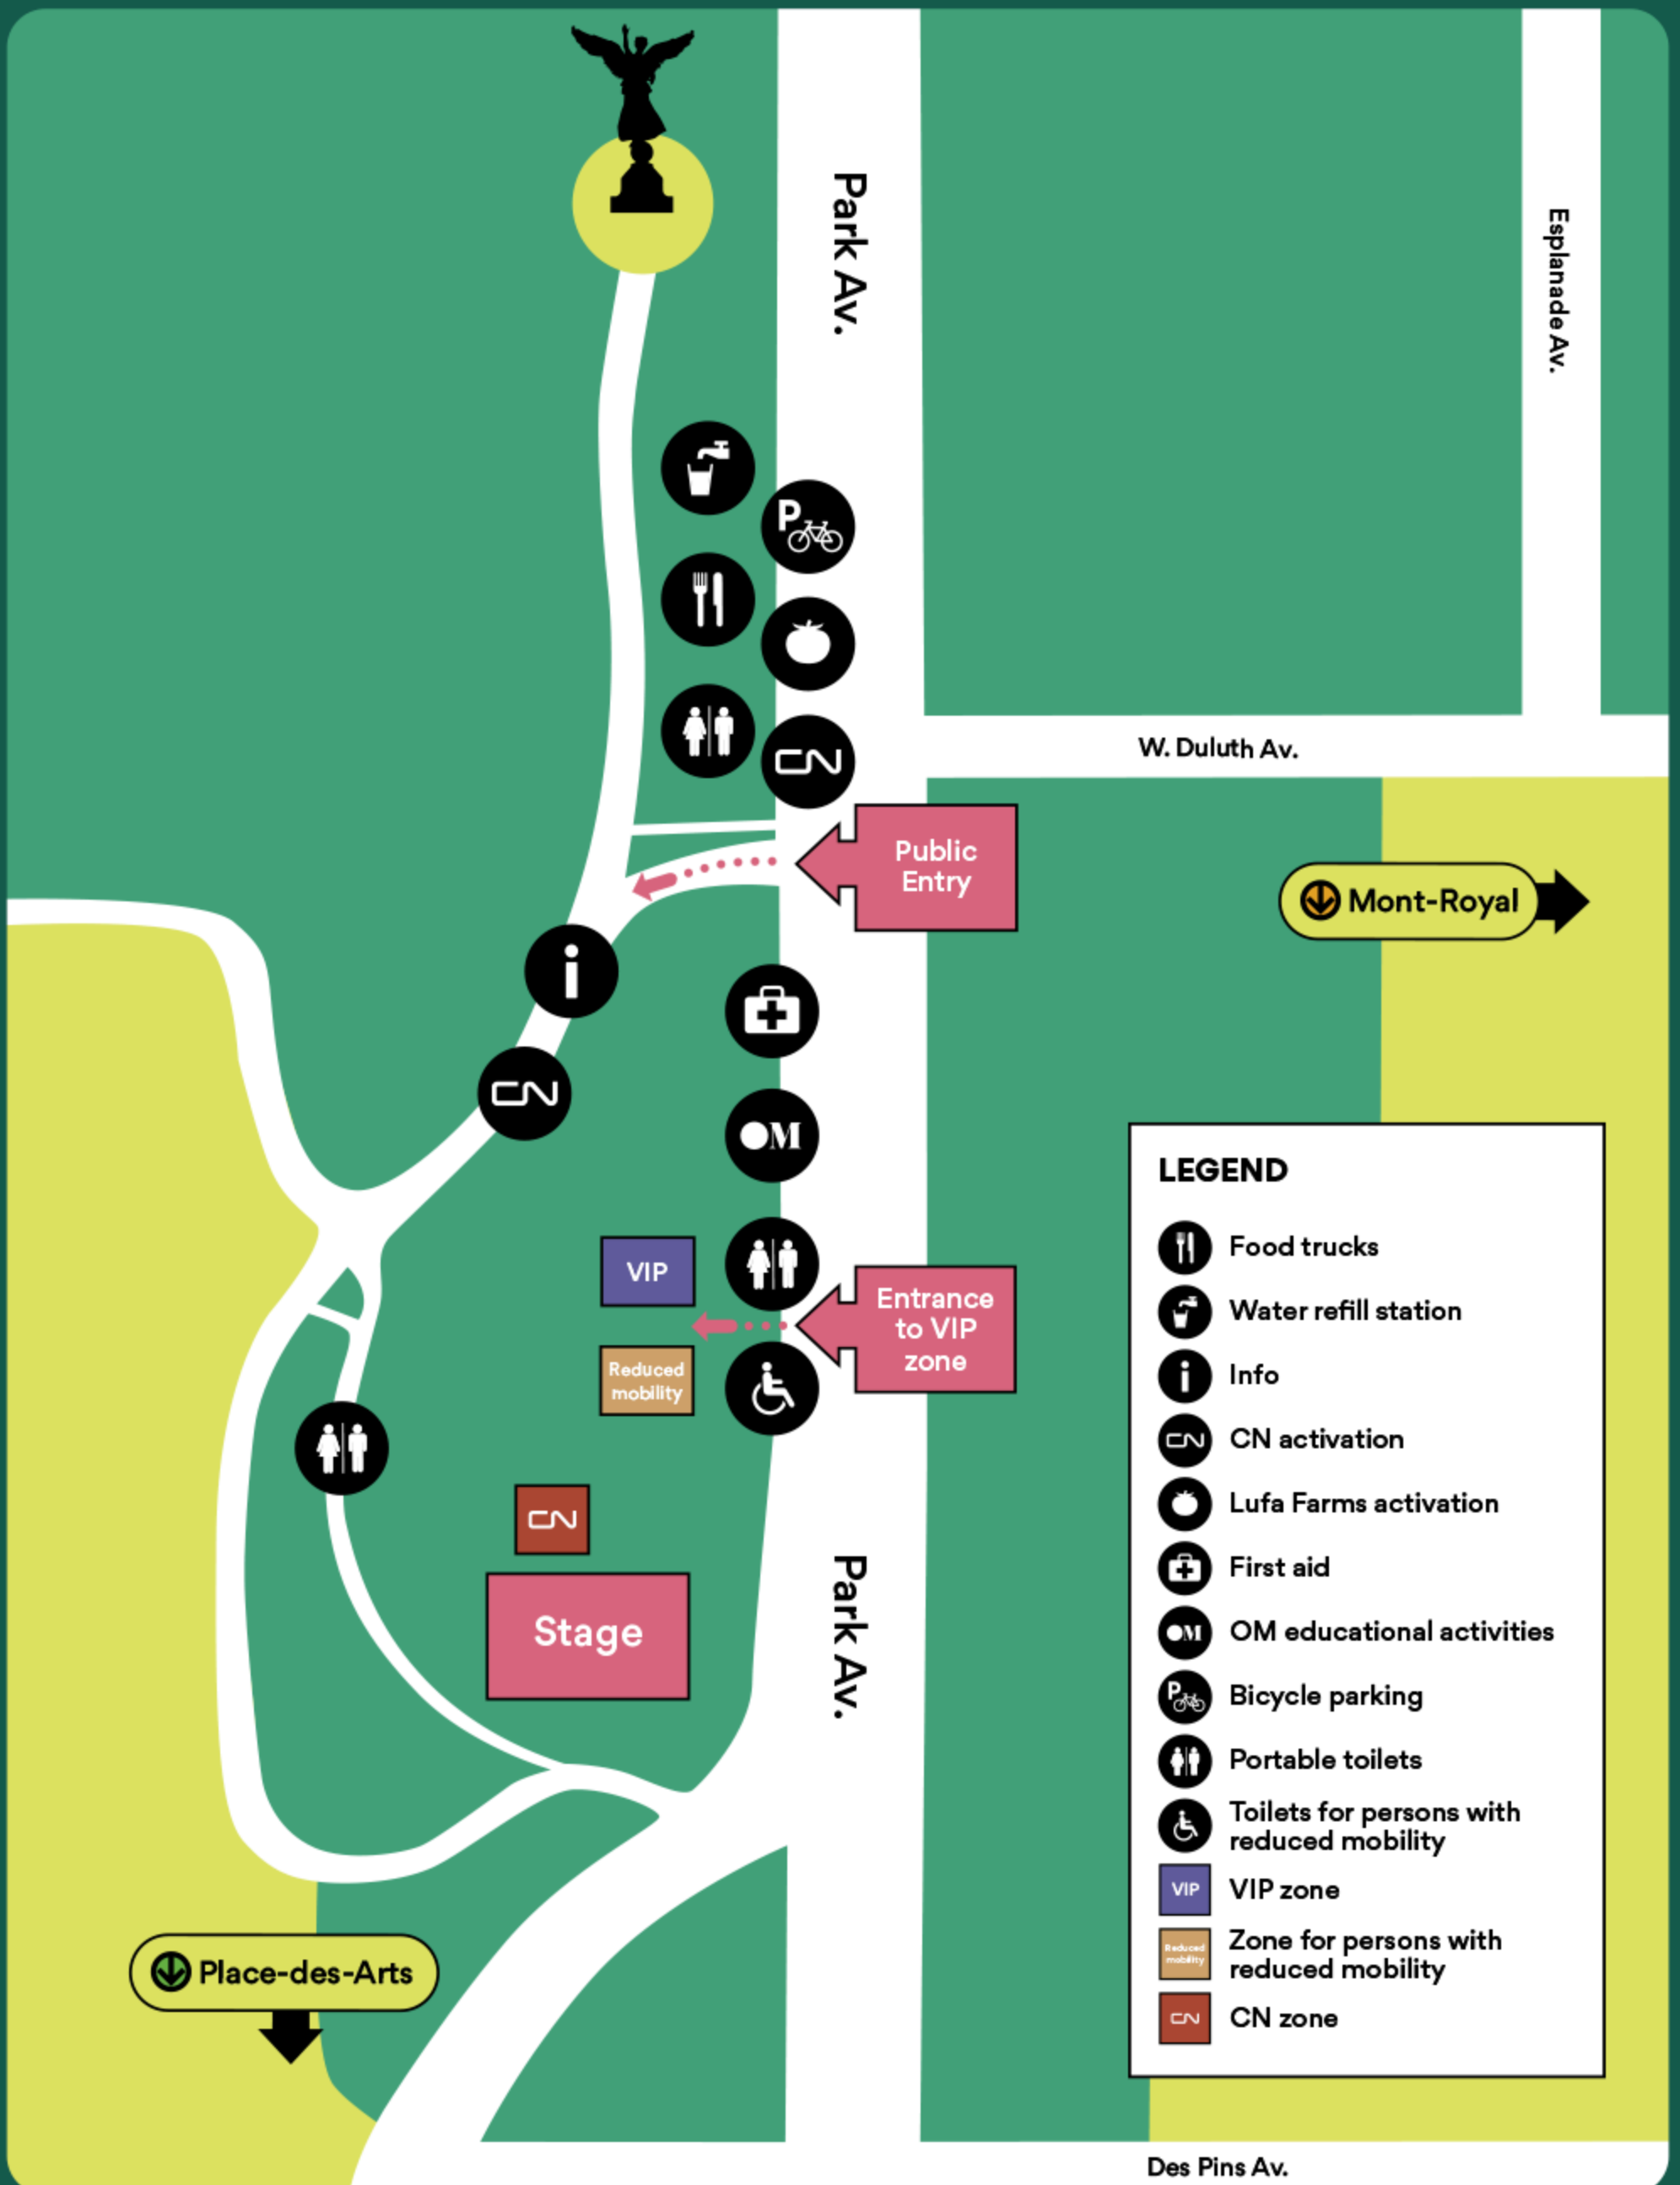

THE OM AT THE FOOT OF MOUNT ROYAL

PRESENTED BY 

SITE PLAN

As part of the CAM Touring Program